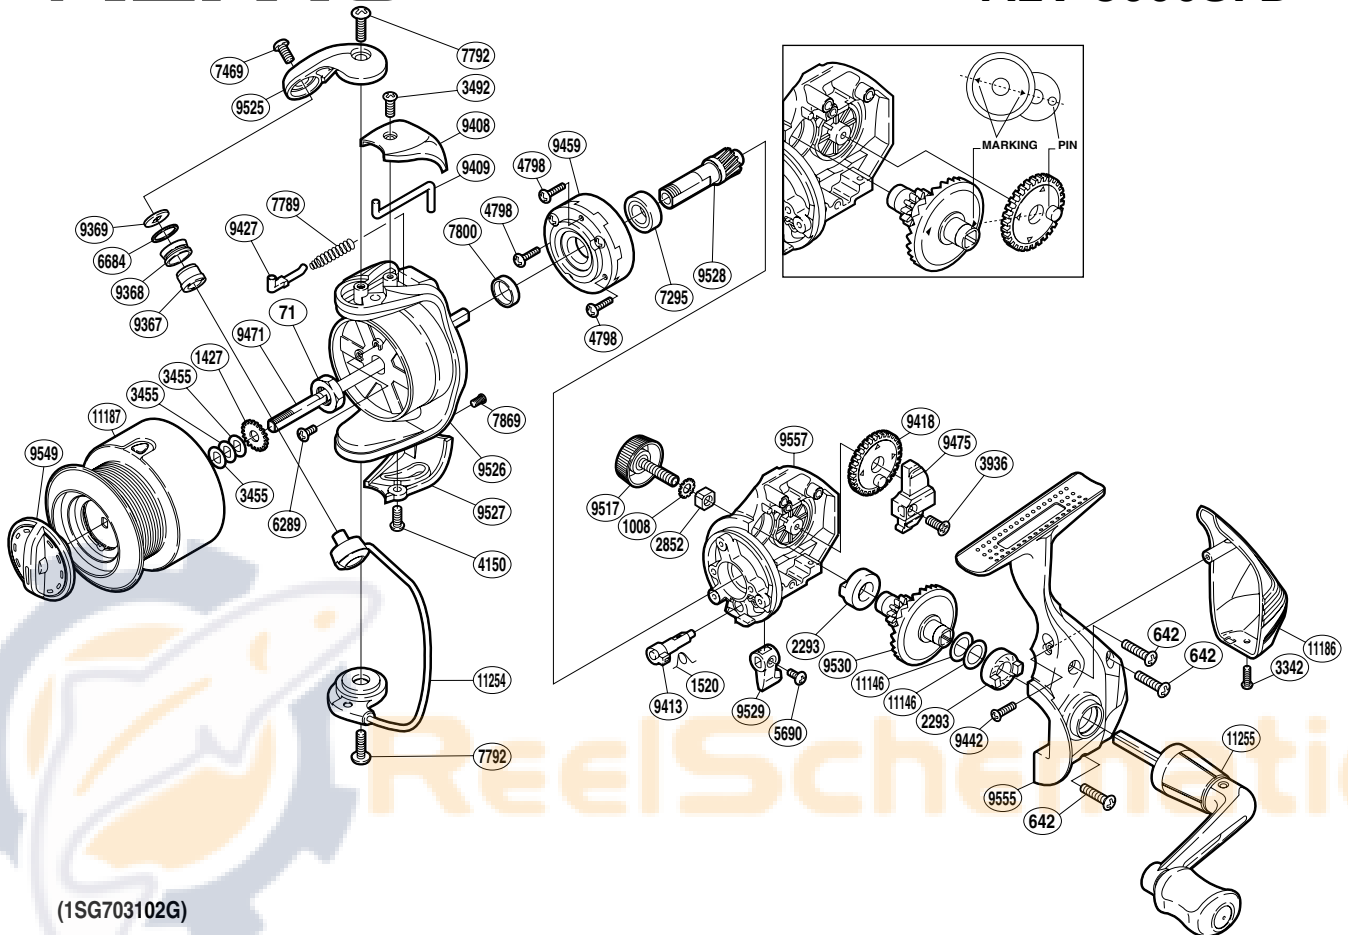

# SHIMANO

## ALIVIO

## ALV-3000SFB

Part No.	Description	Part No.	Description	Part No.	Description
RD 0071	Rotor Nut	RD 7469	Screw	RD 9517	Handle Screw Cap
RD 0642	Screw	RD 7789	Bail Spring	RD 9525	Bail Arm
RD 1008	Handle Lock Washer	RD 7792	Screw	RD 9526	Rotor
RD 1427	Spool Support	RD 7800	Rotor Ring	RD 9527	Bail Hold Support Guard
RD 1520	Anti-Reverse Cam Spring	RD 7869	Screw	RD 9528	Pinion Gear
RD 2293	Drive Gear Bushing	RD 9367	Line Roller Bushing	RD 9529	Anti-Reverse Lever
RD 2852	Handle Screw Lock	RD 9368	Line Roller	RD 9530	Drive Gear
RD 3342	Screw	RD 9369	Line Roller Washer	RD 9549	Drag Knob
RD 3455	Spool Washer	RD 9408	Bail Spring Cover	RD 9555	Side Cover
RD 3492	Screw	RD 9409	Bail Trip Lever	RD 9557	Body
RD 3936	Screw	RD 9413	Anti-Reverse Cam	RD11146	Washer
RD 4150	Screw	RD 9418	Oscillating Gear	RD11186	Rear Protector
RD 4798	Screw	RD 9427	Bail Spring Guide	RD11187	Spool Assembly
RD 5690	Screw	RD 9442	Screw	RD11254	Bail Assembly
RD 6289	Screw	RD 9459	Roller Clutch Assembly	RD11255	Handle Assembly
RD 6684	Line Roller Spacer	RD 9471	Main Shaft		
RD 7295	Ball Bearing	RD 9475	Oscillating Slider		